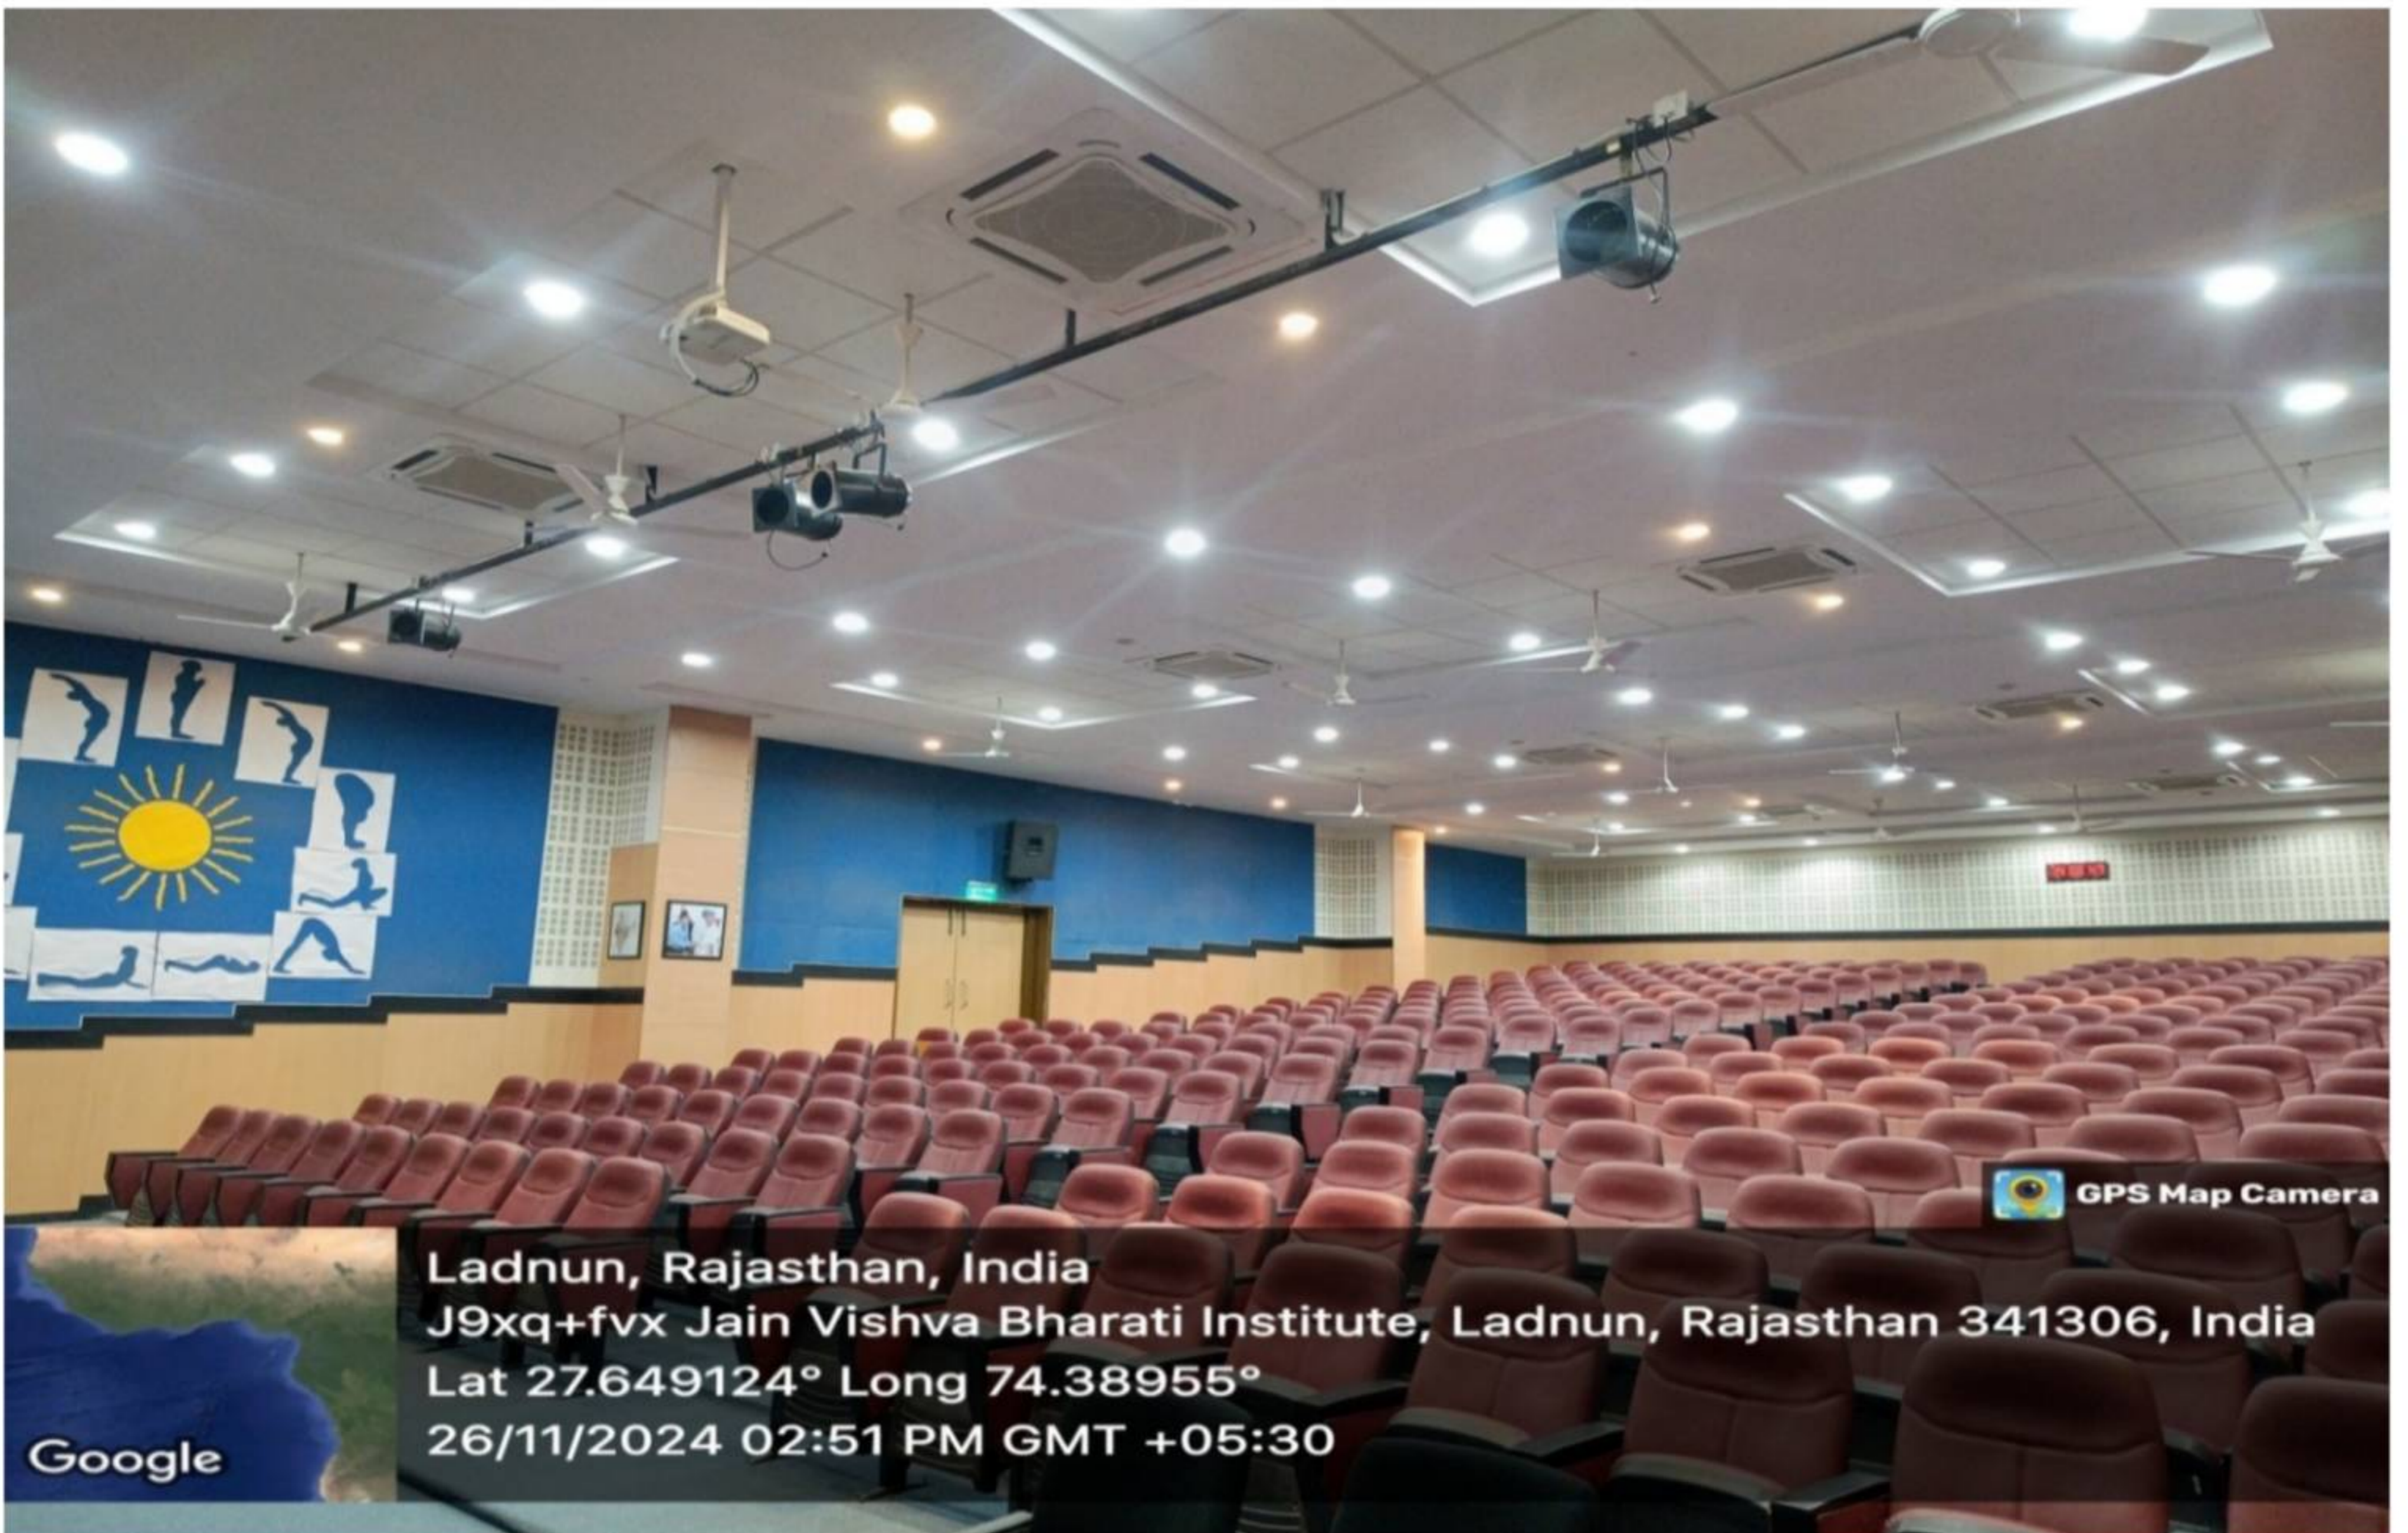

Auditorium

Seminar Hall

Yoga/Meditation Room

GPS Map Camera

Ladnun, Rajasthan, India
J9xq+fvx Jain Vishva Bharati Institute, Ladnun, Rajasthan 341306, India
Lat 27.649124° Long 74.38955°
26/11/2024 02:28 PM GMT +05:30

Google

GPS Map Camera

Ladnun, Rajasthan, India
J9xr+rh4, Ladnun, Rajasthan 341306, India
Lat 27.649602° Long 74.391233°
27/11/2024 09:59 AM GMT +05:30

Google

Gymnasium room

Indoor Sports Facilities

Outdoor Sports facilities