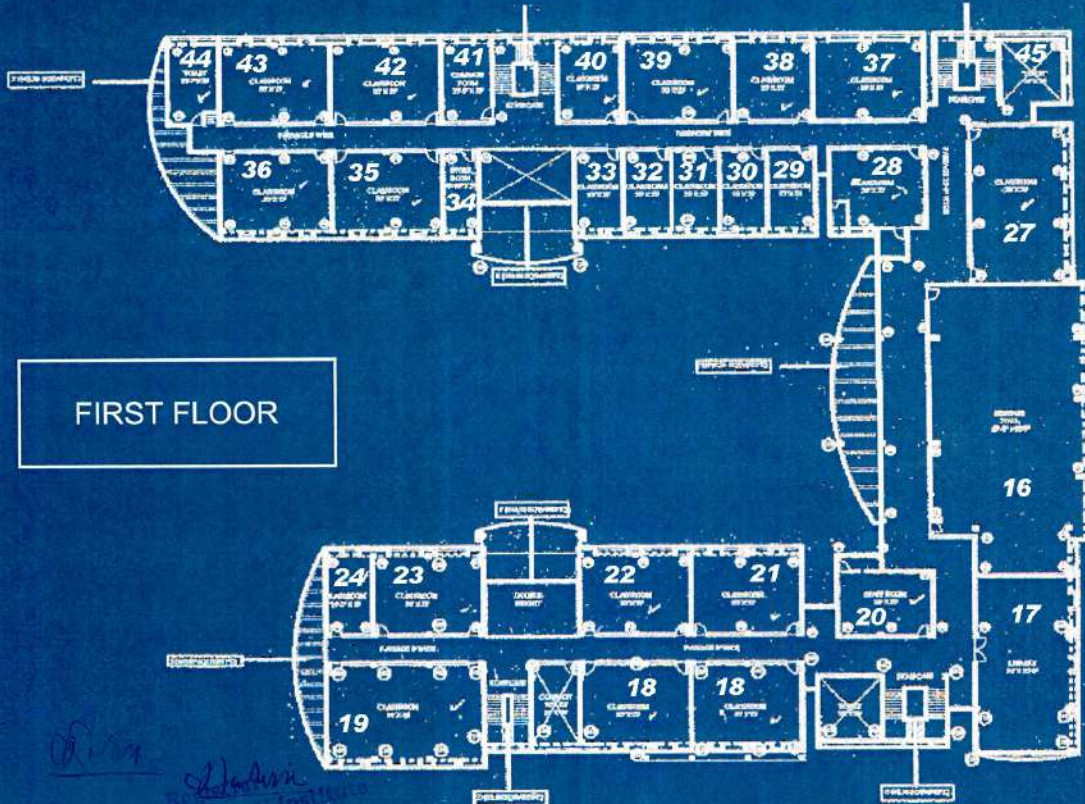

JAIN VISHVA BHARATI INSTITUTE, LADNUN

KHASRA NO. 504/1099 OLD 504/973

Total Land Area:- 13.10 Bigha (21853.00 Sqm)
 Total Plinth Area :- 9712.00 Sqm
 Total Built Up Area:- 7601.80 Sqm

SOLANKI HOUSE DESIGN
 नवरा नविस, नगपतिका, लाडनू
 Mob. 7737443357

Sr.No.	Room No.	Ground/First Floor	Measurement of Room	Size in Feet	Carpet Area in Sq. Meter
01.	Science Lab (Chemistry)	Ground Floor	50x80 ft.	4000 ft	371.61
02.	Class Room B.Sc- B.Ed	Ground Floor	50x30 ft.	1500 ft	139.35
03.	Science Lab(Mathematic)	Ground Floor	15x20 ft	300 ft	27.87
04.	Class Room B.Sc- B.Ed	Ground Floor	50x30 ft.	1500 ft	139.35
05.	Science Lab (Botany)	Ground Floor	30x25 ft.	750 ft	69.68
06.	Class Room B.Sc- B.Ed	Ground Floor	35x25 ft.	875 ft	81.29
07.	Class Room B.Sc- B.Ed	Ground Floor	35x25 ft.	875 ft	81.29
08.	Class Room B.Sc- B.Ed	Ground Floor	30x25 ft.	750 ft	69.68
09.	Science Lab (Zoology)	Ground Floor	20x25 ft	500 ft	46.45
10	Class Room B.Sc- B.Ed	Ground Floor	29.9x24.2	723.58 ft	67.22
11.	Staff Room	Ground Floor	20x25 ft	500 ft	46.45
12.	Principal Room	Ground Floor	20x15 ft	300 ft	27.87
13.	Administrative Office	Ground Floor	20x15 ft	300 ft	27.87
14.	Female Toilet	Ground Floor	20x20 ft	400 ft	37.16
15.	Female Toilet	Ground Floor	20x20 ft	400 ft	37.16
16.	Class Room Multi-Purpose Hall	First Floor	49x92ft	4508ft	1374.04
17.	ICT Lab	First Floor	55X80ft	4400ft	408.77
18.	Class Room B.Ed	First Floor	71x30 ft.	2130 ft	197.88
19.	Class Room B.Ed	First Floor	50x30ft	1500 ft	139.35
20.	Class Room B.Ed	First Floor	30x25 ft.	750 ft	69.68
21.	Class Room B.Ed	First Floor	35x25 ft.	875 ft	81.29
22.	Class Room B.Ed	First Floor	35x25 ft.	875 ft	81.29
23.	Class Room B.Ed	First Floor	30x25 ft.	750 ft	69.68
24.	Class Room B.Ed	First Floor	20x25 ft	500 ft	46.45
25.	Female Toilet	First Floor	20x20 ft	400 ft	37.16