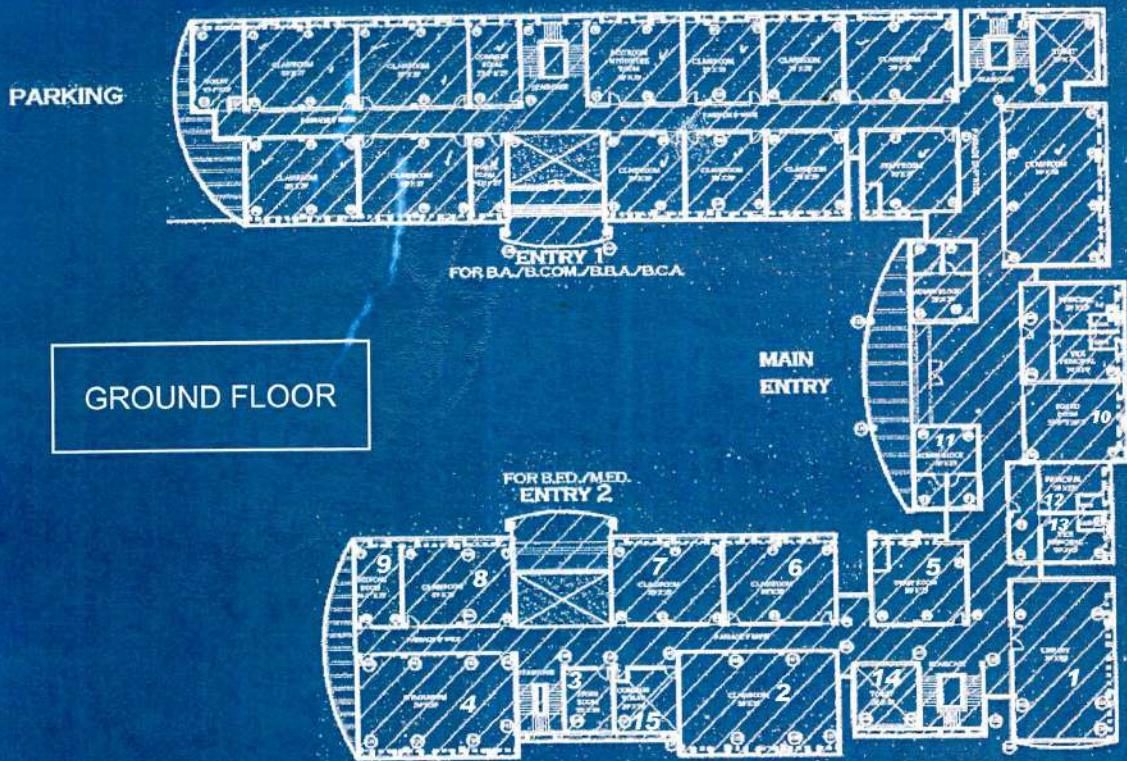

JAIN VISHVA BHARATI INSTITUTE, LADNUN

KHASRA NO. 504/1099 OLD 504/973

Total Land Area:- 13.10 Bigha (21853.00 Sqm)
 Total Plinth Area :- 9712.00 Sqm
 Total Built Up Area:- 7601.80 Sqm

SOLANKI HOUSE DESIGN
 नवरा नविस, नगपतिका, लाडनू
 Mob. 7737443357

Sr.No.	Room No.	Ground/First Floor	Measurement of Room	Size in Feet	Carpet Area in Sq. Meter
01.	Science Lab (Chemistry)	Ground Floor	50x80 ft.	4000 ft	371.61
02.	Class Room B.Sc- B.Ed	Ground Floor	50x30 ft.	1500 ft	139.35
03.	Science Lab(Mathematic)	Ground Floor	15x20 ft	300 ft	27.87
04.	Class Room B.Sc- B.Ed	Ground Floor	50x30 ft.	1500 ft	139.35
05.	Science Lab (Botany)	Ground Floor	30x25 ft.	750 ft	69.68
06.	Class Room B.Sc- B.Ed	Ground Floor	35x25 ft.	875 ft	81.29
07.	Class Room B.Sc- B.Ed	Ground Floor	35x25 ft.	875 ft	81.29
08.	Class Room B.Sc- B.Ed	Ground Floor	30x25 ft.	750 ft	69.68
09.	Science Lab (Zoology)	Ground Floor	20x25 ft	500 ft	46.45
10	Class Room B.Sc- B.Ed	Ground Floor	29.9x24.2	723.58 ft	67.22
11.	Staff Room	Ground Floor	20x25 ft	500 ft	46.45
12.	Principal Room	Ground Floor	20x15 ft	300 ft	27.87
13.	Administrative Office	Ground Floor	20x15 ft	300 ft	27.87
14.	Female Toilet	Ground Floor	20x20 ft	400 ft	37.16
15.	Female Toilet	Ground Floor	20x20 ft	400 ft	37.16
16.	Class Room Multi-Purpose Hall	First Floor	49x92ft	4508ft	1374.04
17.	ICT Lab	First Floor	55X80ft	4400ft	408.77
18.	Class Room B.Ed	First Floor	71x30 ft.	2130 ft	197.88
19.	Class Room B.Ed	First Floor	50x30ft	1500 ft	139.35
20.	Class Room B.Ed	First Floor	30x25 ft.	750 ft	69.68
21.	Class Room B.Ed	First Floor	35x25 ft.	875 ft	81.29
22.	Class Room B.Ed	First Floor	35x25 ft.	875 ft	81.29
23.	Class Room B.Ed	First Floor	30x25 ft.	750 ft	69.68
24.	Class Room B.Ed	First Floor	20x25 ft	500 ft	46.45
25.	Female Toilet	First Floor	20x20 ft	400 ft	37.16