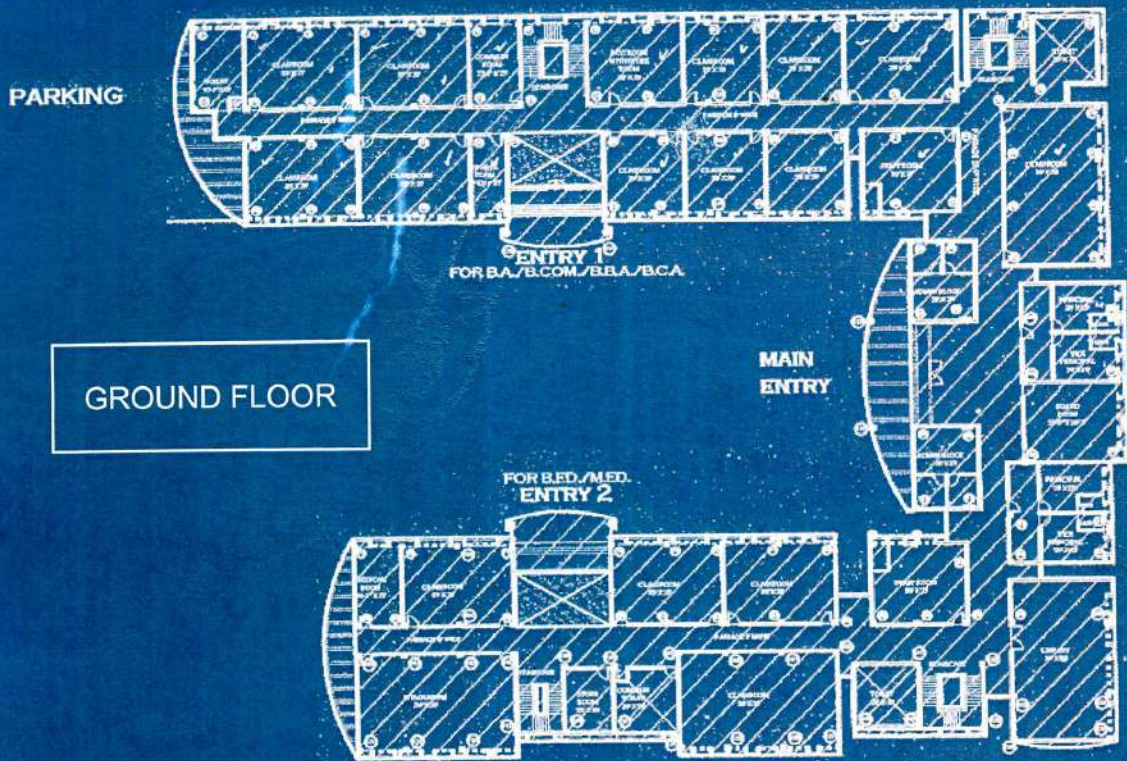

# JAIN VISHVA BHARATI INSTITUTE, LADNUN

KHASRA NO. 504/1099 OLD 504/973

Total Land Area:- 13.10 Bigha (21853.00 Sqm)  
 Total Plinth Area :- 9712.00 Sqm  
 Total Built Up Area:- 7601.80 Sqm

SOLANKI HOUSE DESIGN  
 नवरा नविस, नगपतिका, लाडनू  
 Mob. 7737443357