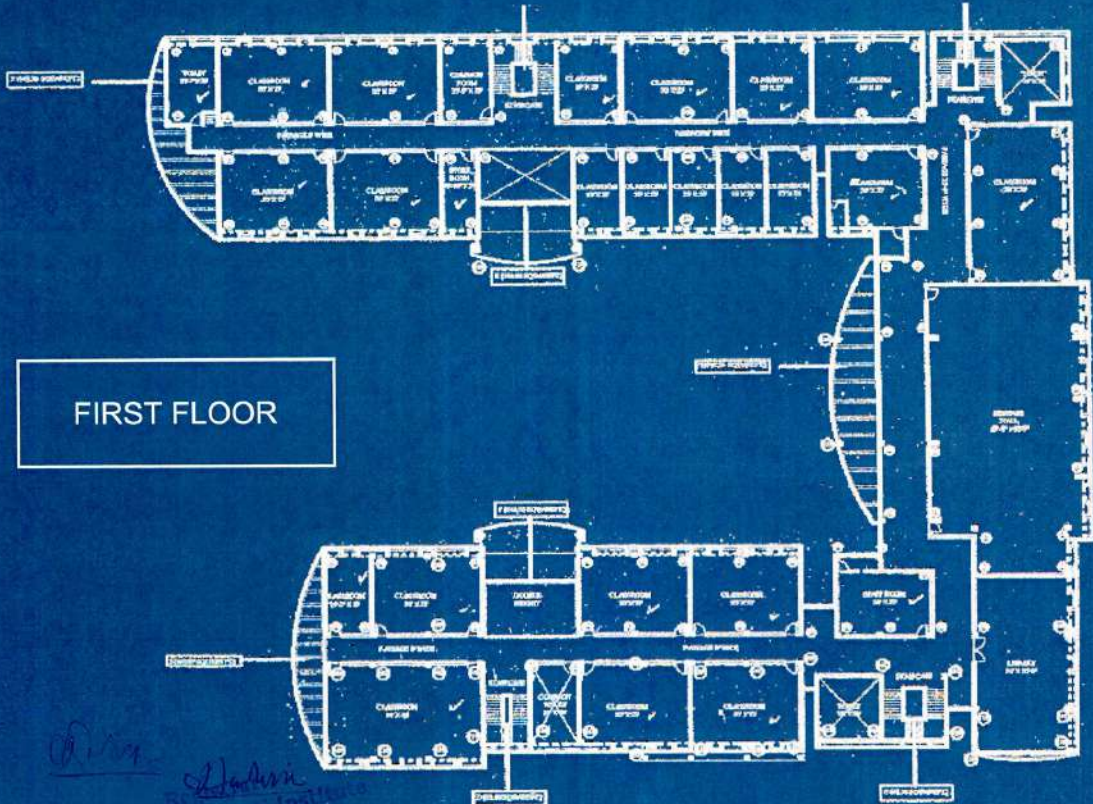

# JAIN VISHVA BHARATI INSTITUTE, LADNUN

KHASRA NO. 504/1099 OLD 504/973

Total Land Area:- 13.10 Bigha (21853.00 Sqm)  
 Total Plinth Area :- 9712.00 Sqm  
 Total Built Up Area:- 7601.80 Sqm

SOLANKI HOUSE DESIGN  
 नवरा नविस, नगपतिका, लाडनू  
 Mob. 7737443357