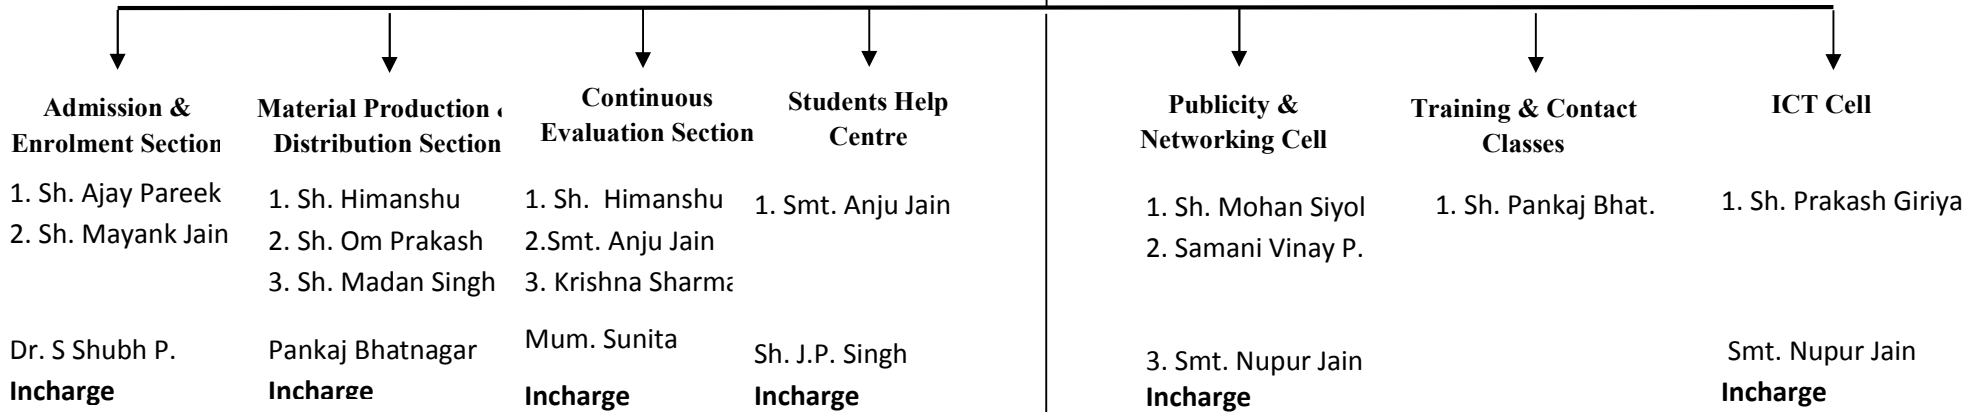

Directorate of Distance Education
Jain Vishva Bharati Institute, Ladnun – 341306

Organizational Structure

↓
Vice-chancellor

↓
Registrar

↓
Director

↓
Faculty